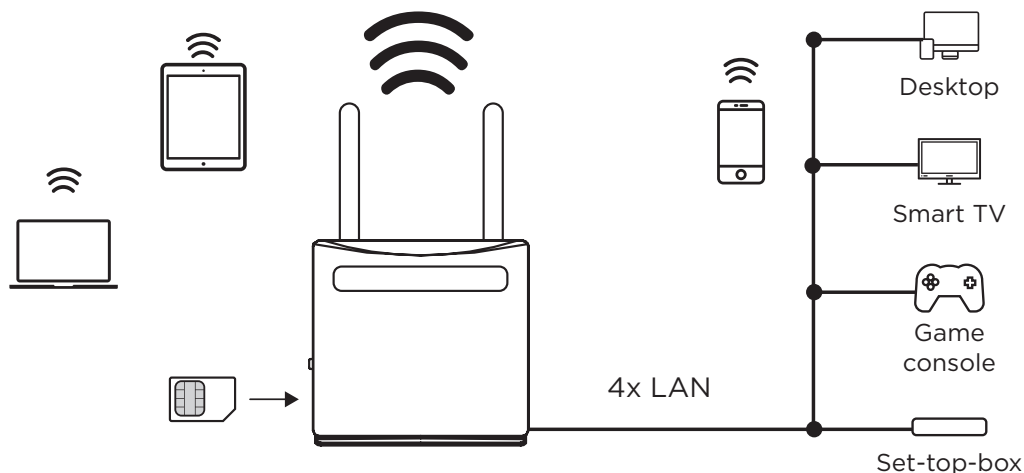

Hardware

Ethernet Ports	4x 10/100M LAN port (Auto MDI/MDIX)
Buttons	WPS, Reset, Wi-Fi On/Off, Power On/Off
LEDs	Power, Internet, Wi-Fi, Connect & Secure (WPS), Mobile Network Signal Level
Power	External power supply, 12 V / 1 A DC
Standards	IEEE 802.11n/g/b, IEEE 802.3, IEEE 802.3u

Software

Internet Protocol	IPv4/IPv6 Dual stack
Operation Modes	3G/4G Router, Wireless Router
DHCP	Server, Client
Port Forwarding	Yes
SIP ALG	Yes
SMS	Yes
Dynamic DNS	Dyndns, No-ip
Firewall Security	Port Filtering, Port Mapping, Port Forwarding, URL Filtering, DMZ, Rate Limiting
Management	Data Plan Management, Data Usage Statistics, Web UI Access, Ping & Trace Network Tools, Config Backup

Other specifications

Certification	CE
Package Contents	1x STRONG 4G LTE Router 300 1x RJ45 Ethernet Cable 1x External Power Supply 2x Detachable External 4G LTE Antennas 1x Quick Installation Guide 1x Micro to Standard SIM Card Adapter* 1x Nano to Standard SIM Card Adapter*
System Requirements	Windows 7, 8, 8.1, 10, Mac OS X, Linux, Internet Browser
Environment	Operating Temperature: 0° ~ +40°
Storage Temperature:	-20° ~ +45°
Operating Humidity:	10% ~ 90% non-condensing
Storage Humidity:	10% ~ 90% non-condensing
Dimensions in mm:	185 x 68 x 175 (W x D x H)
Weight in kg:	0.35

*SIM Card not included (see screen below this message, there is the red highlight where you need to add the footnote).

EAN 4GROUTER300UK: 9120072373657
PCB: 10 pcs